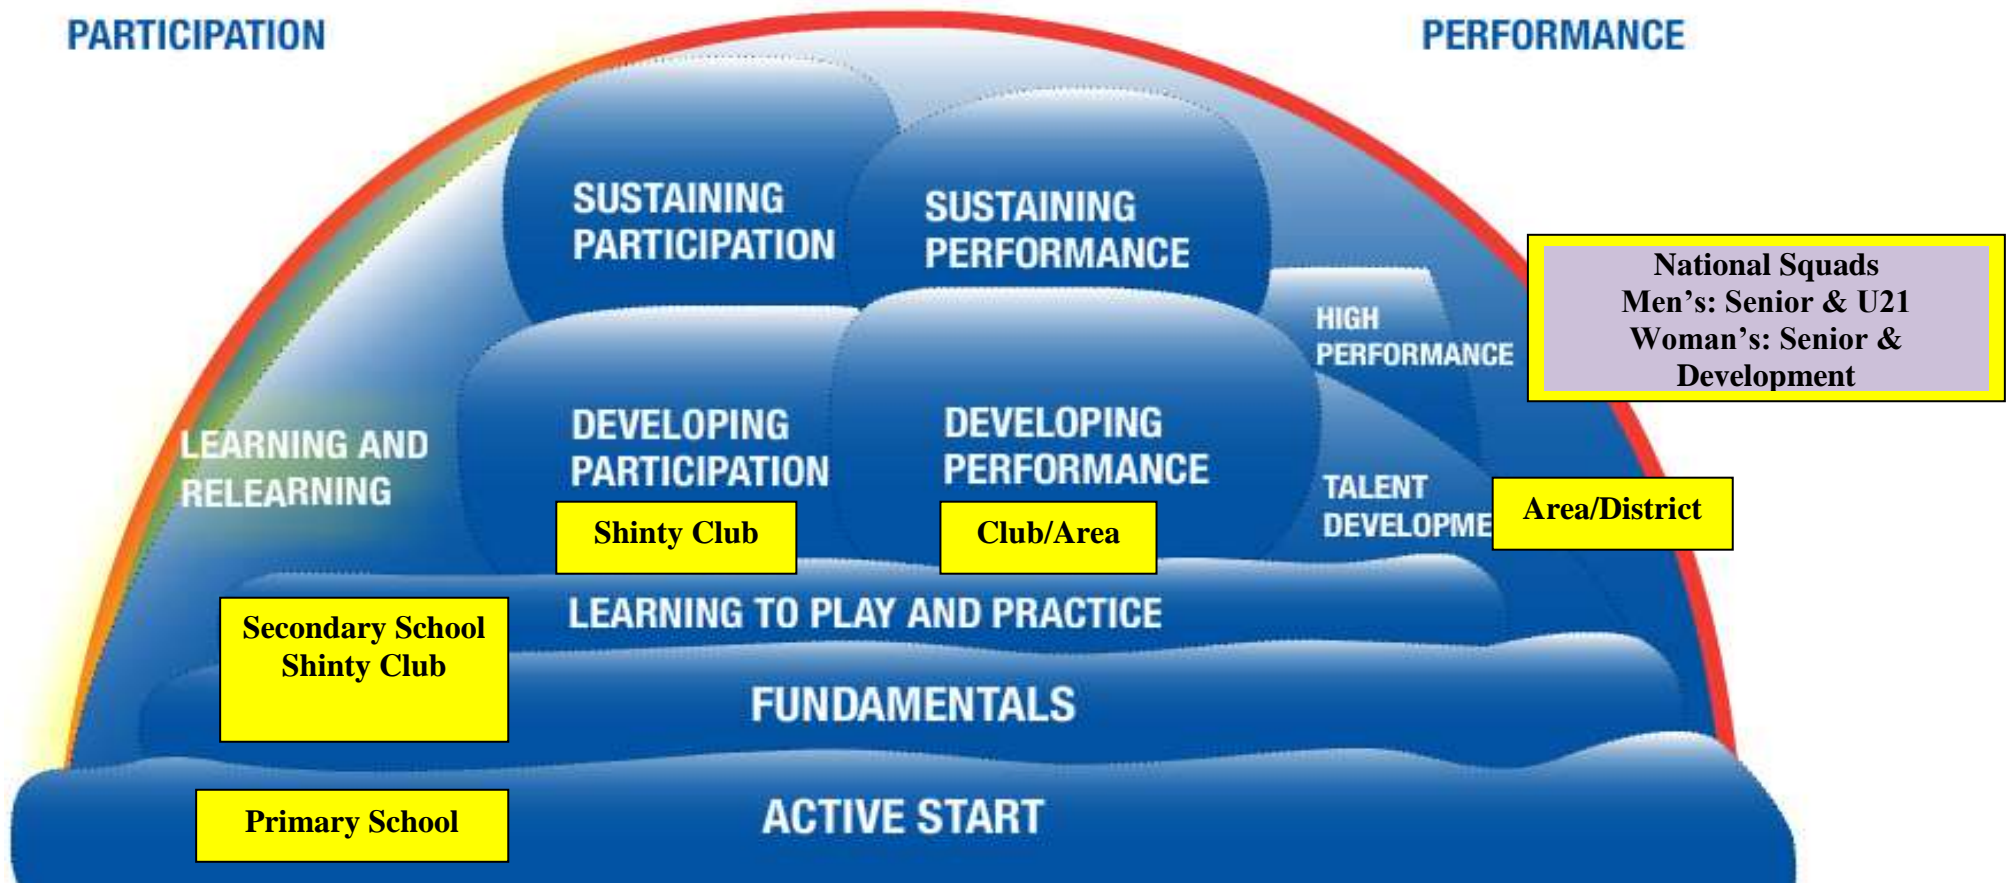

Camanachd Association

PARTICIPANT DEVELOPMENT MODEL

THE CAMANACHD ASSOCIATION

In Gaelic *Comunn na Camanachd* - is the ruling body of the ancient and unique stick sport of shinty in its modern dynamic form.

It is played particularly in the areas of Scotland related to the Gaelic population as well as in the cities and the universities of the nation.

The object of the Association is to foster and develop the national game sustaining the recreational traditions of skill, courage and stamina dating back over countless generations to the earliest roots of the Celtic race.